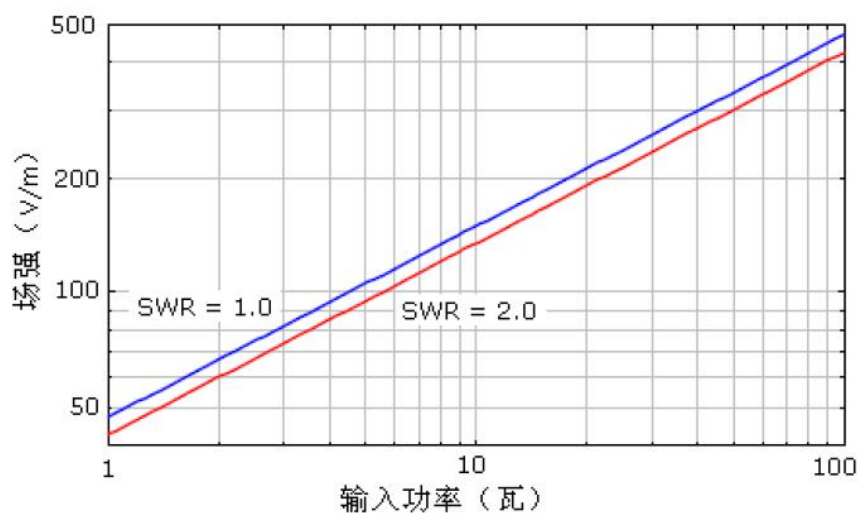

Technical parameters			
Type	TEM 220	TEM 500	TEM1000
Frequency range	DC-220MHz	DC-500MHz	DC-1000MHz
Height under plate	336mm	147mm	73mm
Load impedance	50Ω	50Ω	50Ω
VSWR	<1.2	<1.2	<1.2
Max. input power	1500W	1000W	750W
Maximum field	800V/m	1500V/m	2600V/m
Field precision	±5%	±5%	±5%
Input power interface	N type	N type	N type
Dimensions (LxWxH)	1800×1600×730mm	970×810×320mm	540×450×168mm