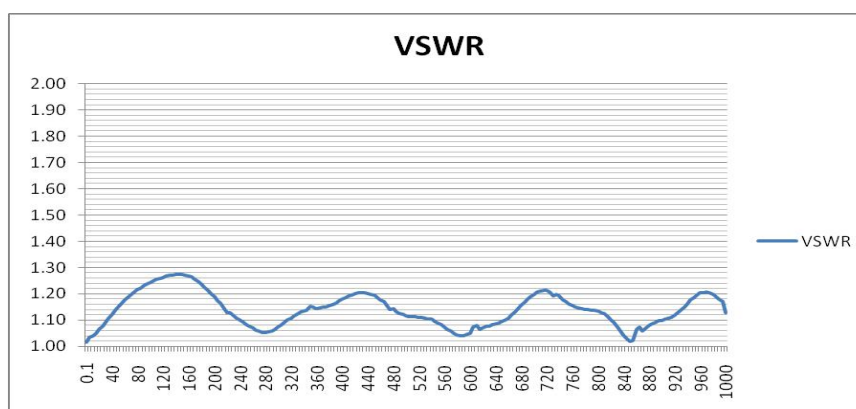

Technical parameters			
Type	TEM 220	TEM 500	TEM1000
Frequency range	DC-220MHz	DC-500MHz	DC-1000MHz
Height under plate	336mm	147mm	73mm
Load impedance	50Ω	50Ω	50Ω
VSWR	<1.2	<1.2	<1.2
Max. input power	1500W	1000W	750W
Maximum field	800V/m	1500V/m	2600V/m
Field precision	±5%	±5%	±5%
Input power interface	N type	N type	N type
Dimensions (LxWxH)	1800×1600×730mm	970×810×320mm	540×450×168mm