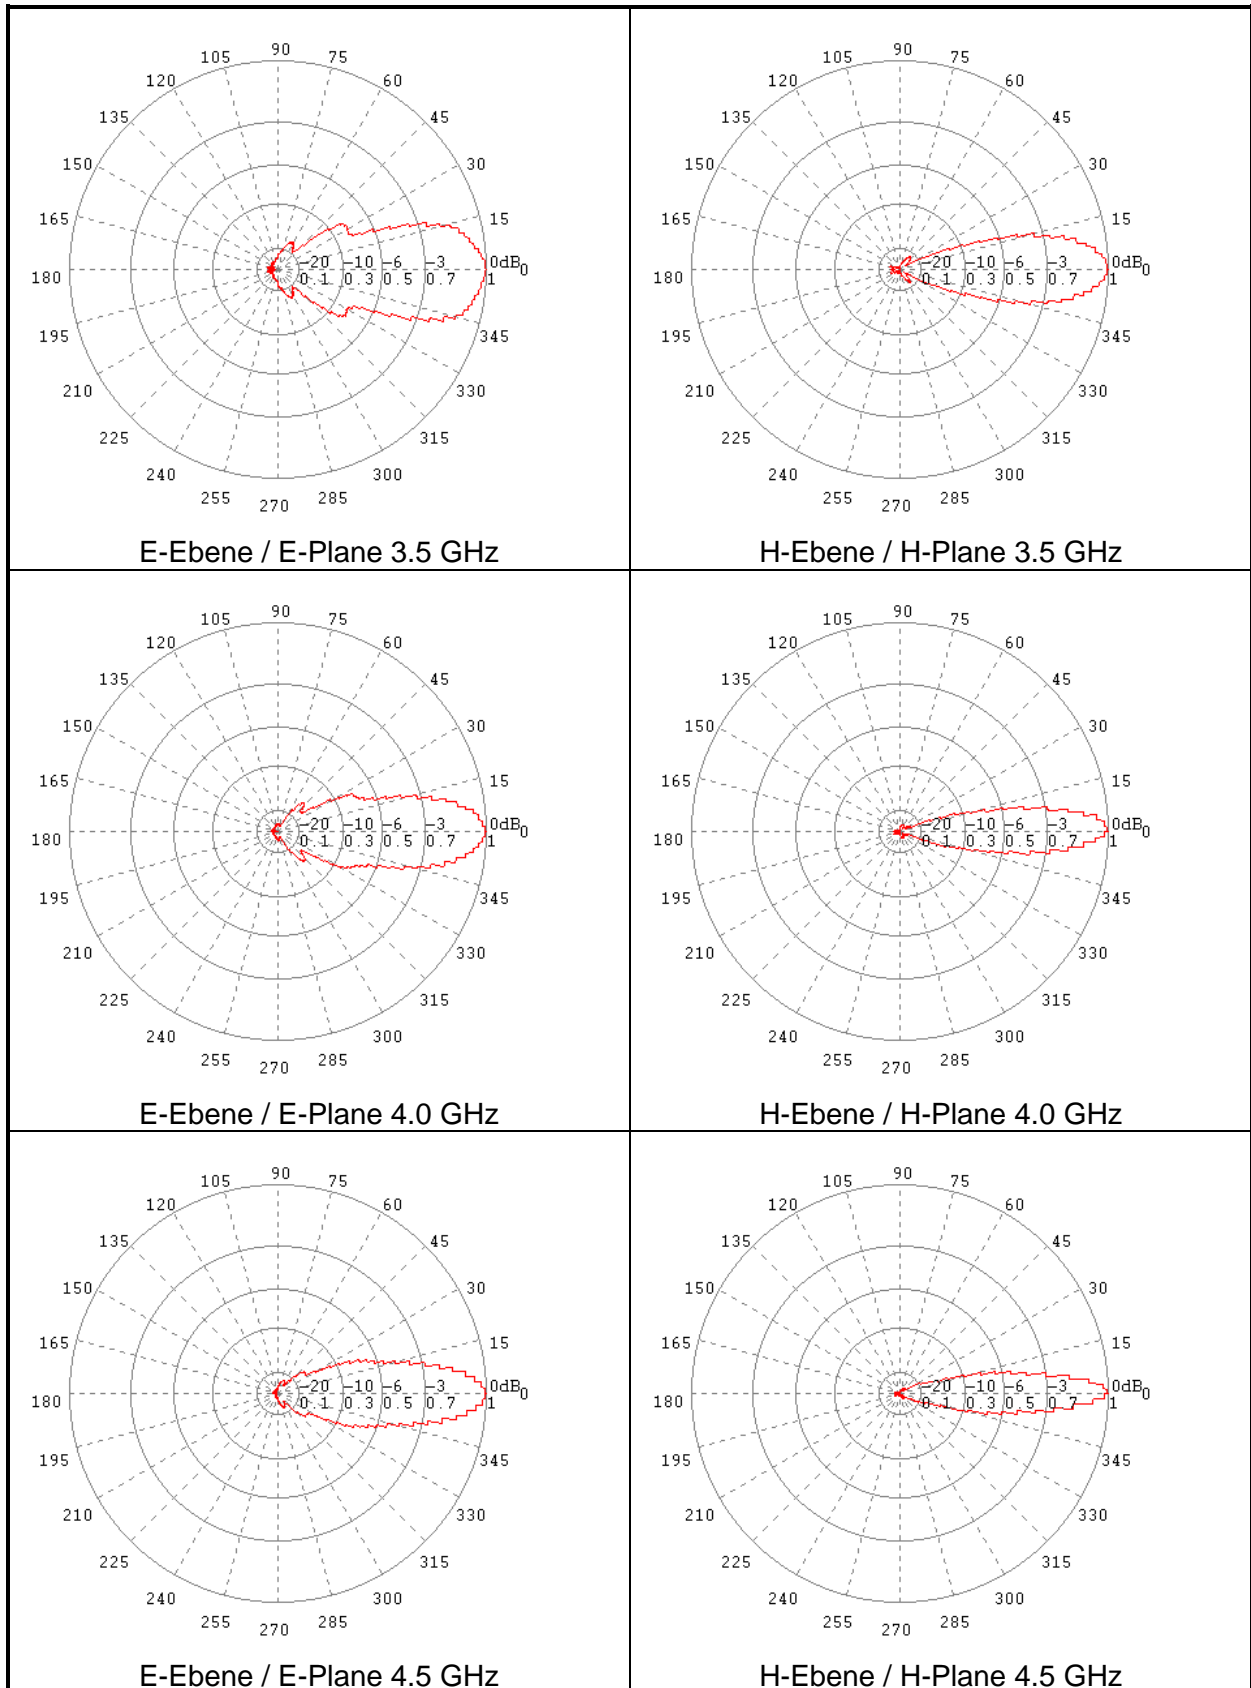

**BBHA Doppelsteg-Breitband-Hornantenne**  
**BBHA 9120 E Double Ridged Broadband Horn Antenna**

Frequenz [GHz]	3 dB-Öffnungswinkel E-Ebene [°]	3 dB-Öffnungswinkel H-Ebene [°]
Frequency [GHz]	Half-Power Beamwidth E-Plane [°]	Half-Power Beamwidth H-Plane [°]
0.5	82	70
1.0	46	42
1.5	36	38
2.0	27	26
2.5	25	23
3.0	26	21
3.5	36	24
4.0	28	15
4.5	21	13
5.0	31	26
6.0	16	11