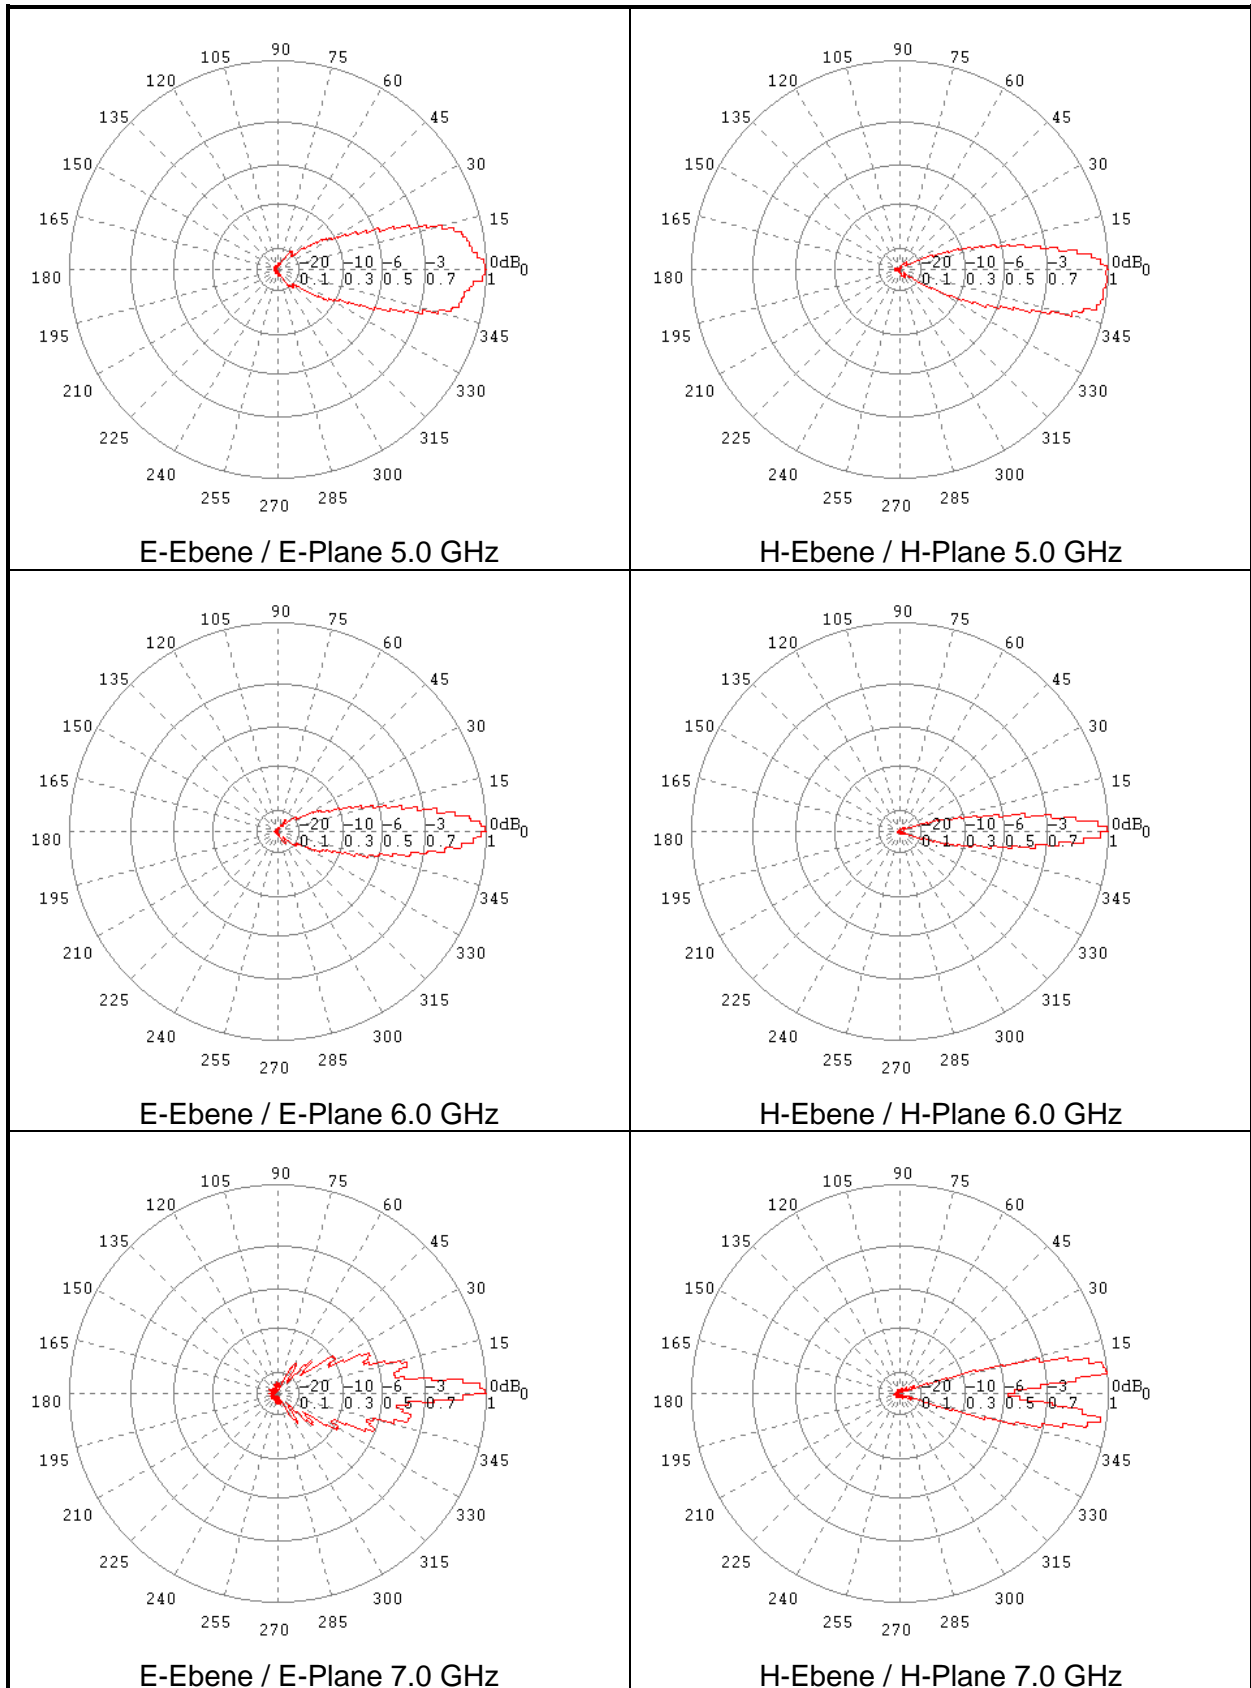

**BBHA Doppelsteg-Breitband-Hornantenne**  
**BBHA 9120 E Double Ridged Broadband Horn Antenna**

Frequenz [GHz]	3 dB-Öffnungswinkel E-Ebene [°]	3 dB-Öffnungswinkel H-Ebene [°]
Frequency [GHz]	Half-Power Beamwidth E-Plane [°]	Half-Power Beamwidth H-Plane [°]
0.5	82	70
1.0	46	42
1.5	36	38
2.0	27	26
2.5	25	23
3.0	26	21
3.5	36	24
4.0	28	15
4.5	21	13
5.0	31	26
6.0	16	11