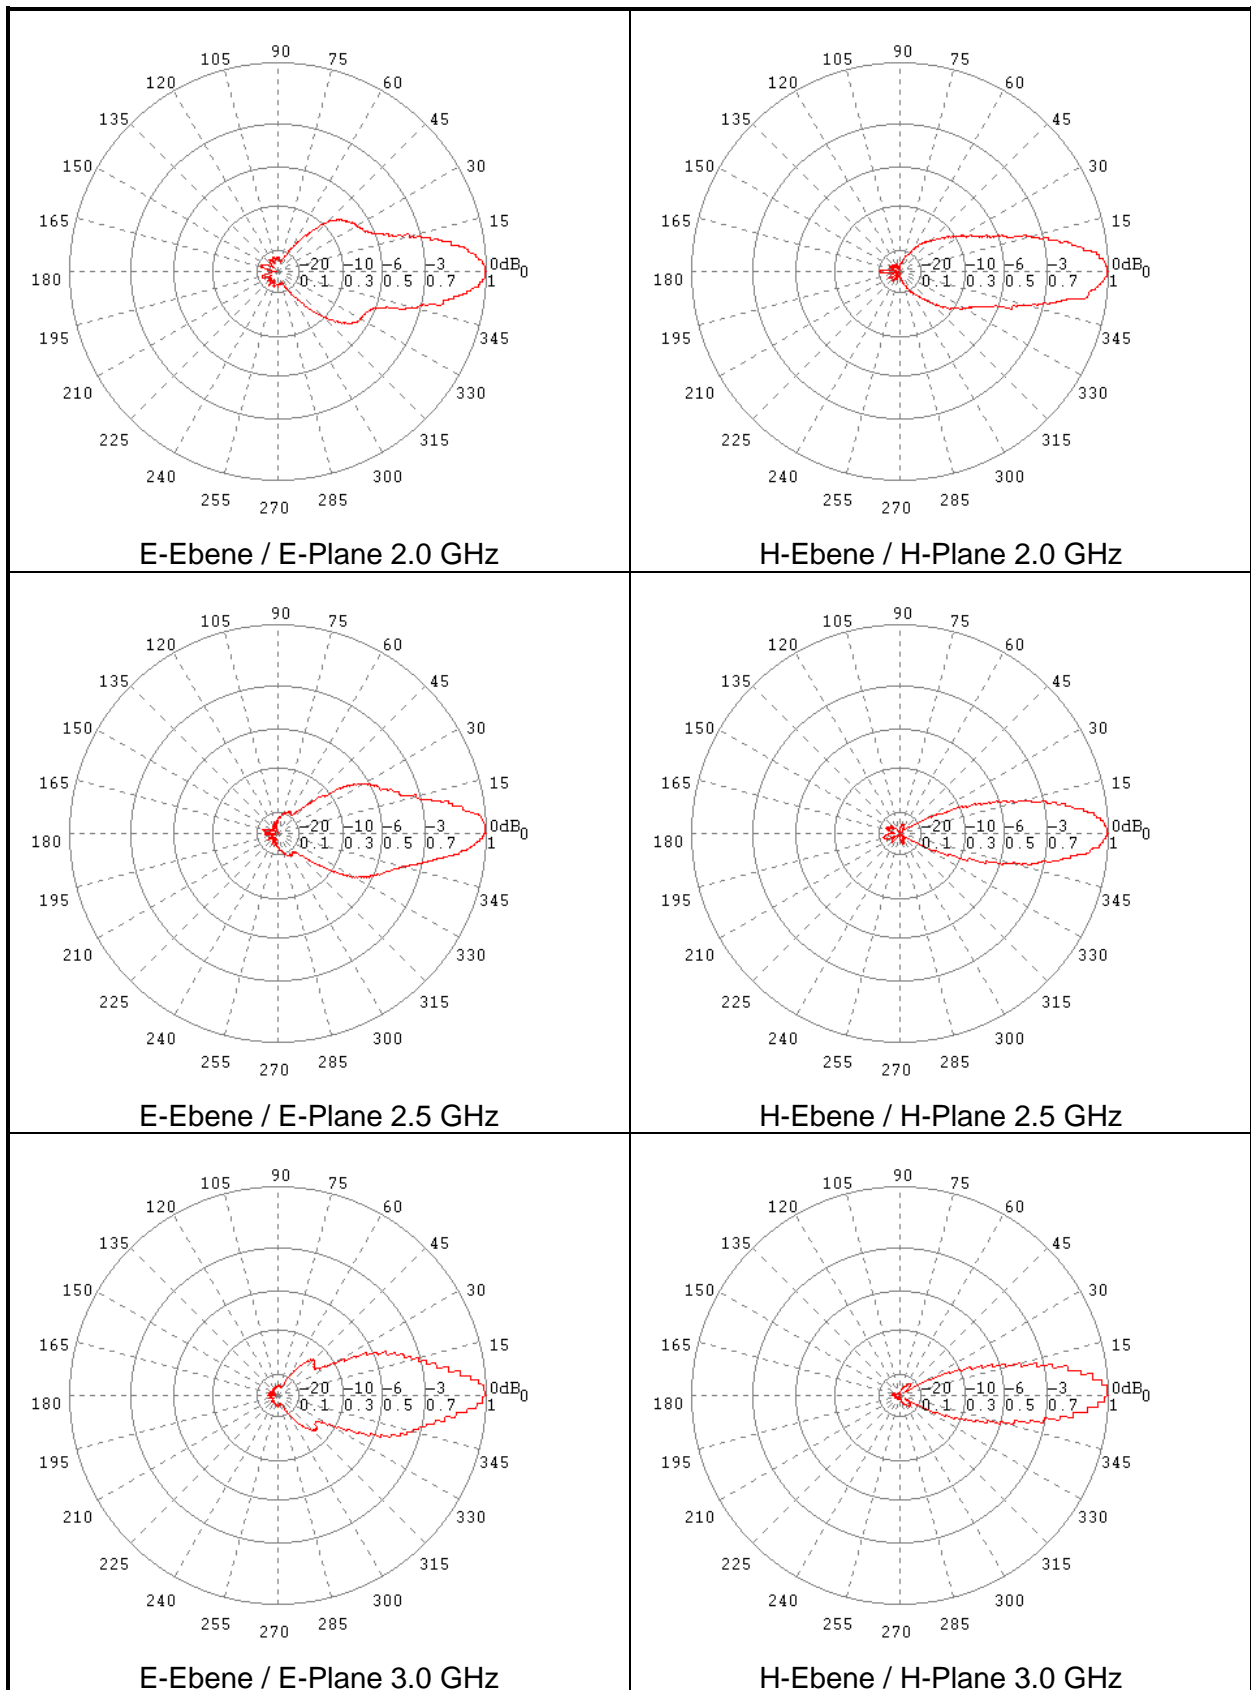

**BBHA Doppelsteg-Breitband-Hornantenne**  
**BBHA 9120 E Double Ridged Broadband Horn Antenna**

Frequenz [GHz]	3 dB-Öffnungswinkel E-Ebene [°]	3 dB-Öffnungswinkel H-Ebene [°]
Frequency [GHz]	Half-Power Beamwidth E-Plane [°]	Half-Power Beamwidth H-Plane [°]
0.5	82	70
1.0	46	42
1.5	36	38
2.0	27	26
2.5	25	23
3.0	26	21
3.5	36	24
4.0	28	15
4.5	21	13
5.0	31	26
6.0	16	11