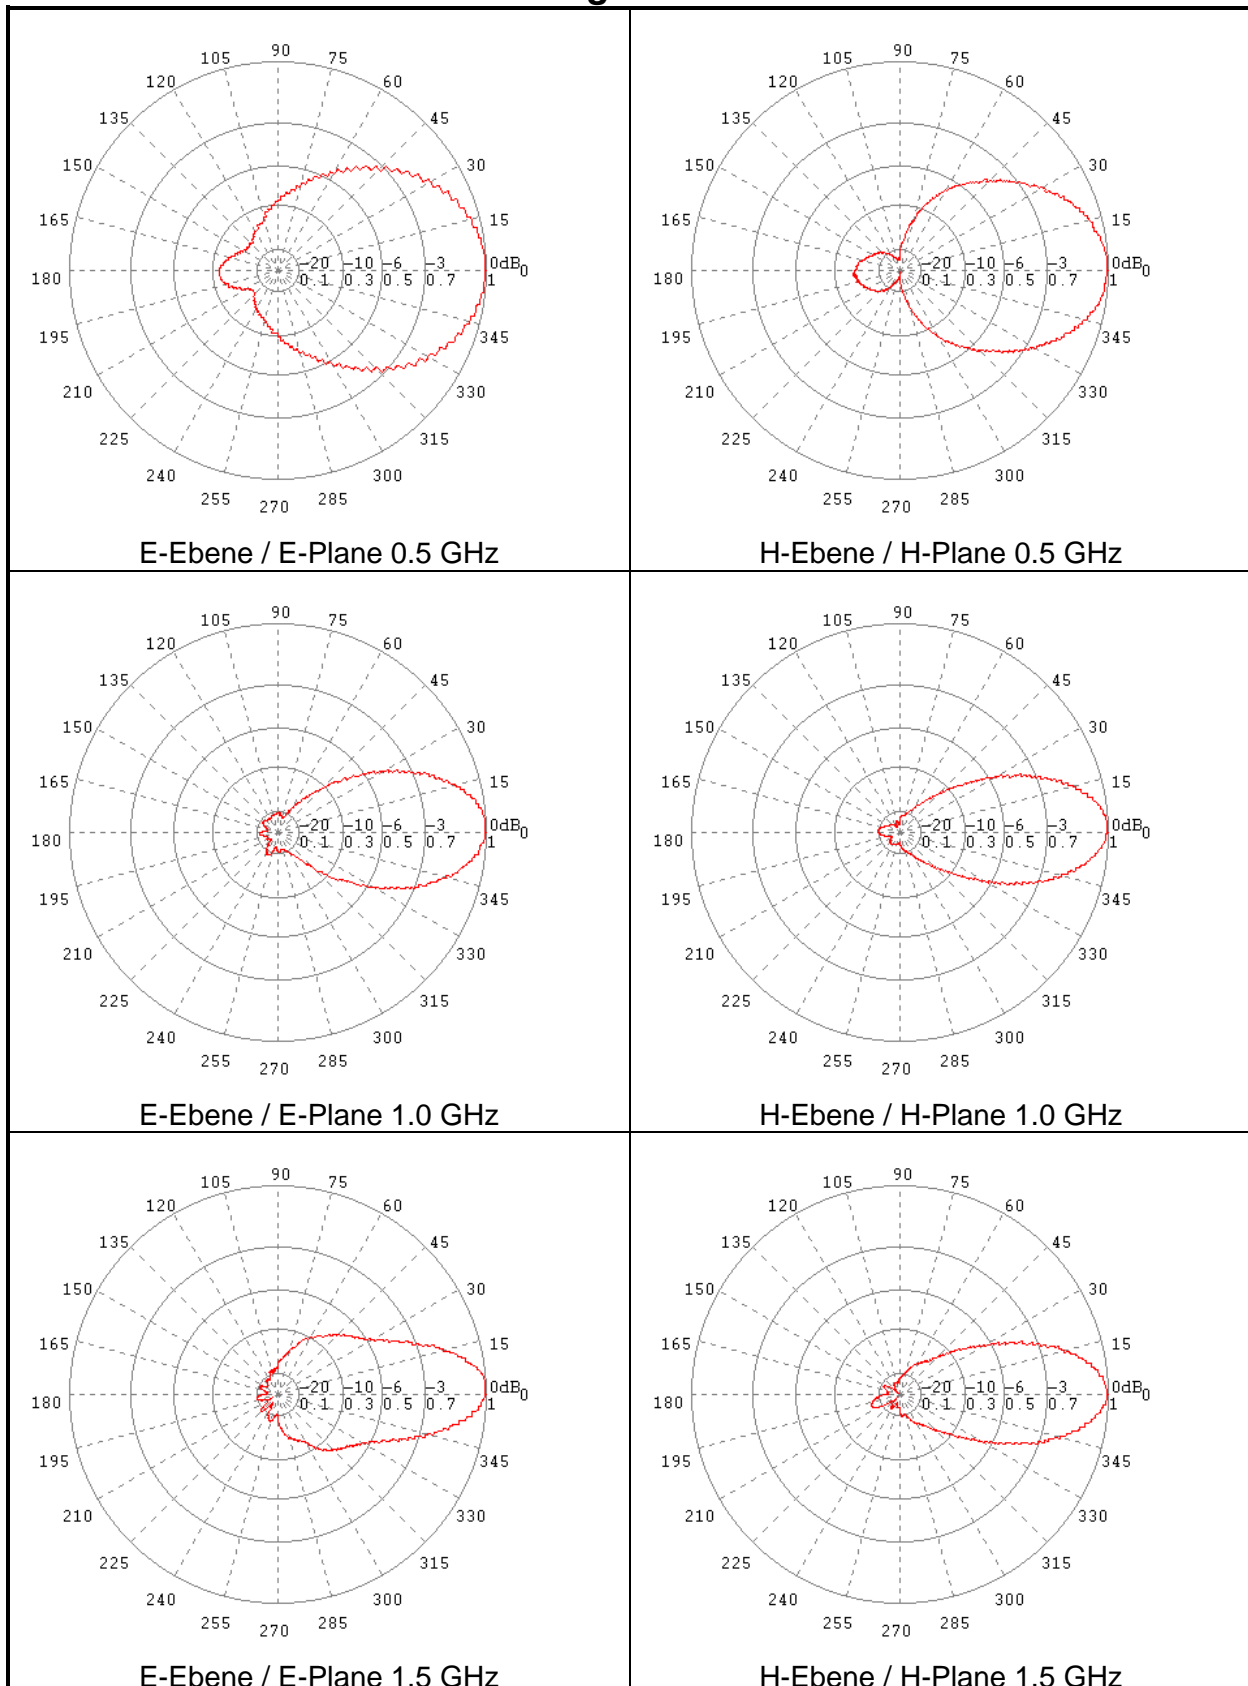

**BBHA Doppelsteg-Breitband-Hornantenne**  
**BBHA 9120 E Double Ridged Broadband Horn Antenna**

Frequenz [GHz]	3 dB-Öffnungswinkel E-Ebene [°]	3 dB-Öffnungswinkel H-Ebene [°]
Frequency [GHz]	Half-Power Beamwidth E-Plane [°]	Half-Power Beamwidth H-Plane [°]
0.5	82	70
1.0	46	42
1.5	36	38
2.0	27	26
2.5	25	23
3.0	26	21
3.5	36	24
4.0	28	15
4.5	21	13
5.0	31	26
6.0	16	11